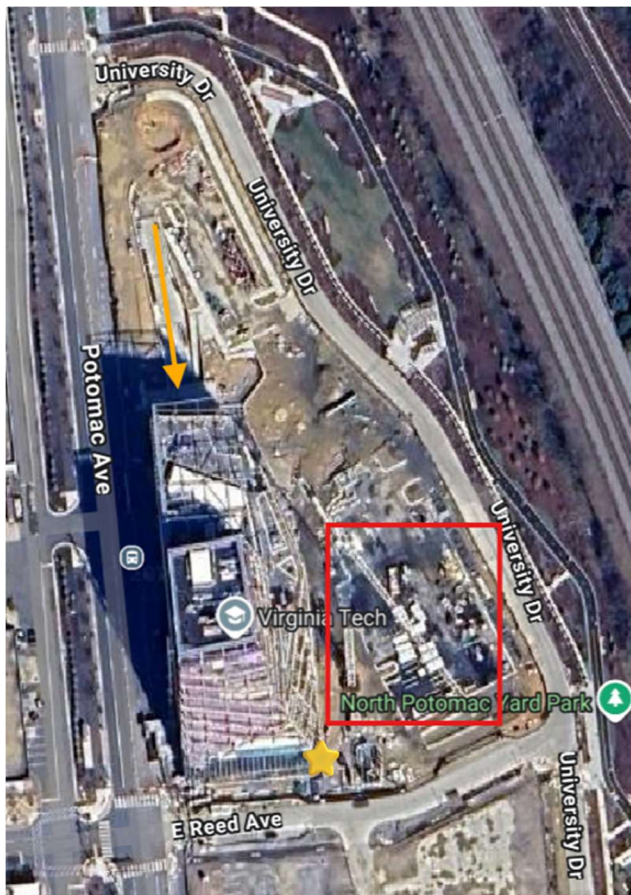

Getting to the Virginia Tech Innovation Campus (ICAB-1)

Driving / Arriving by Car

The best address to input into your GPS is 3625 Potomac Ave. Alexandria, VA 22305.

There are two options for parking, either surface lot or garage. Surface parking is denoted by the red box in the image below and the garage entry is denoted by the orange arrow.

Metro

Potomac Yard-VT station is served by both yellow and blue line trains. Go up the escalators to the pedestrian bridge, cross over the tracks, and then turn right towards the North Pavilion pedestrian entrance. Follow the walkway along University Drive to ICAB1.